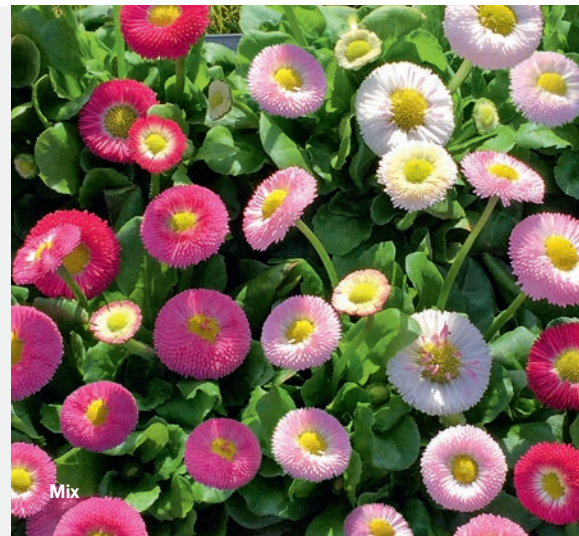

 
W 2065 / D / C
Spry

W 1905 / D / C
Yellow Bee

W 2075 / D / C
Maxi Mix

Mix

Bellis perennis
BellaDaisy

New Series

- Early multiflora Bellis
- Compact habit, very healthy foliage
- True bright red color
- Uniform throughout the colors
- Easy to grow, no cold required