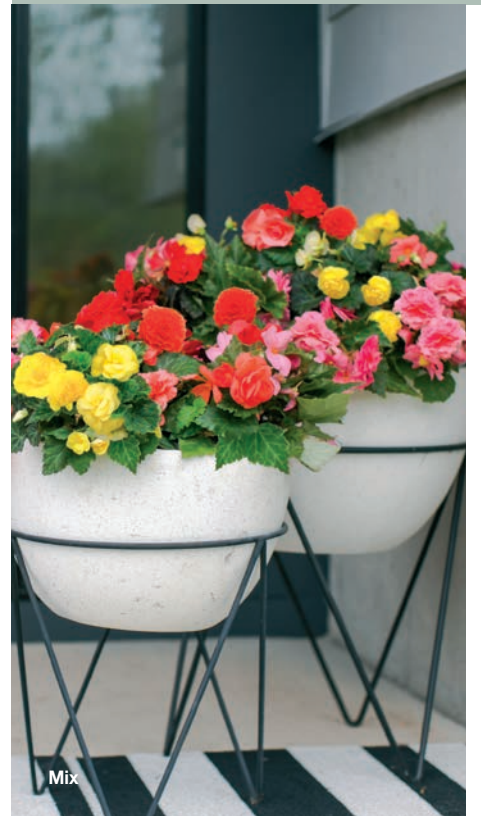

Mix

Yellow

Red

Red

Begonia tuberhybrida F₁

Nonstop® Joy

- Nonstop® Joy — The only semi-trailing tuberous begonia from seed
- A true multi-purpose begonia suited for premium patio pots and baskets
- Extra large double flowers
- Easy to produce and easy to ship due to half trailing character
- Blooms all summer long