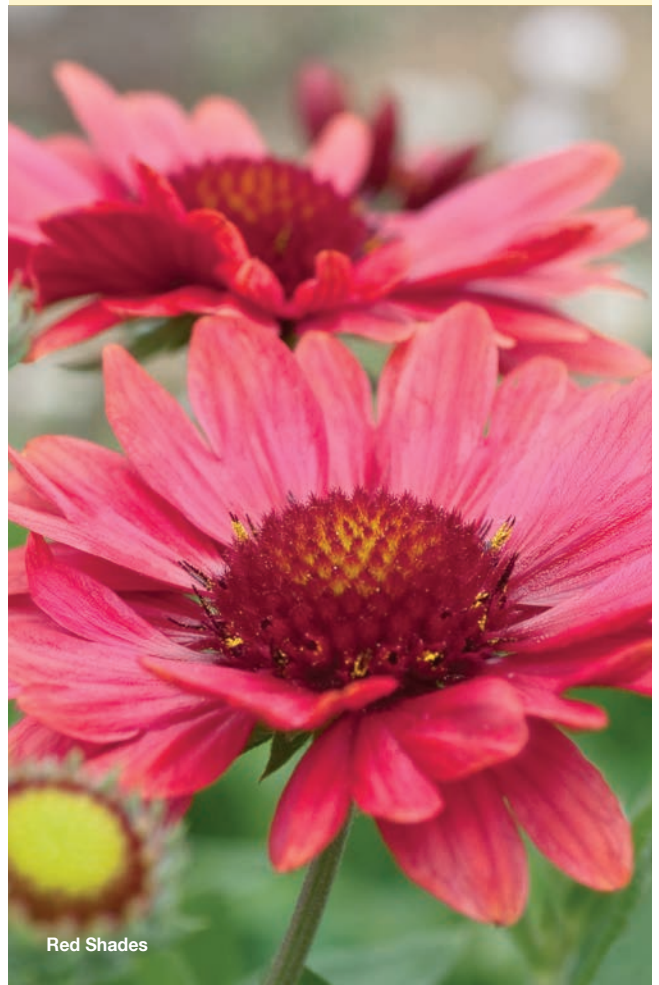

Gaillardia x grandiflora

Arizona

FastraX

- No vernalization needed – first year flowering perennial
- First Gaillardia series from seed
- Well-branched and uniform habit
- Long flowering period
- Thrives under a wide variety of climatic conditions

New:

- As coated seed available
- For easy sowing
- BeGreen coated for better sowability; chemical and microplastics free

M 3570 C
Red Shades

Red Shades